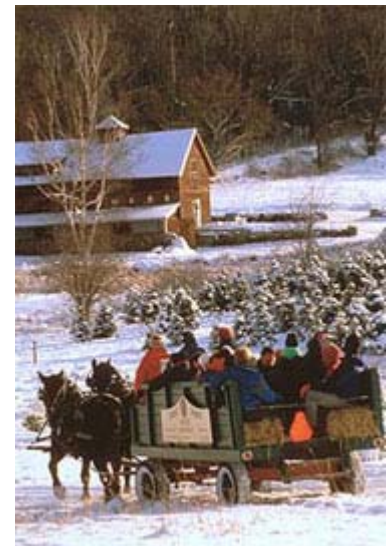

## INDIAN HEAD RESORT

- Select & Harvest a 6 - 9' Christmas Tree  
At the beautiful Rocks Christmas Tree Farm in Bethlehem, NH (15 Minutes from Indian Head!)
- Bring Home a Hand-Decorated Wreath
- Enjoy a Family Sleigh Ride
- Family Entertainment FUN & Surprises!!

# \$215.00\*

Per Person, Double Occupancy

Saturday Nights with **Santa**

Special Appearance by the Man from the North Pole Every Saturday Night at 7 PM - **FREE** Photos!

A Memorable Event for the Entire Family !!!